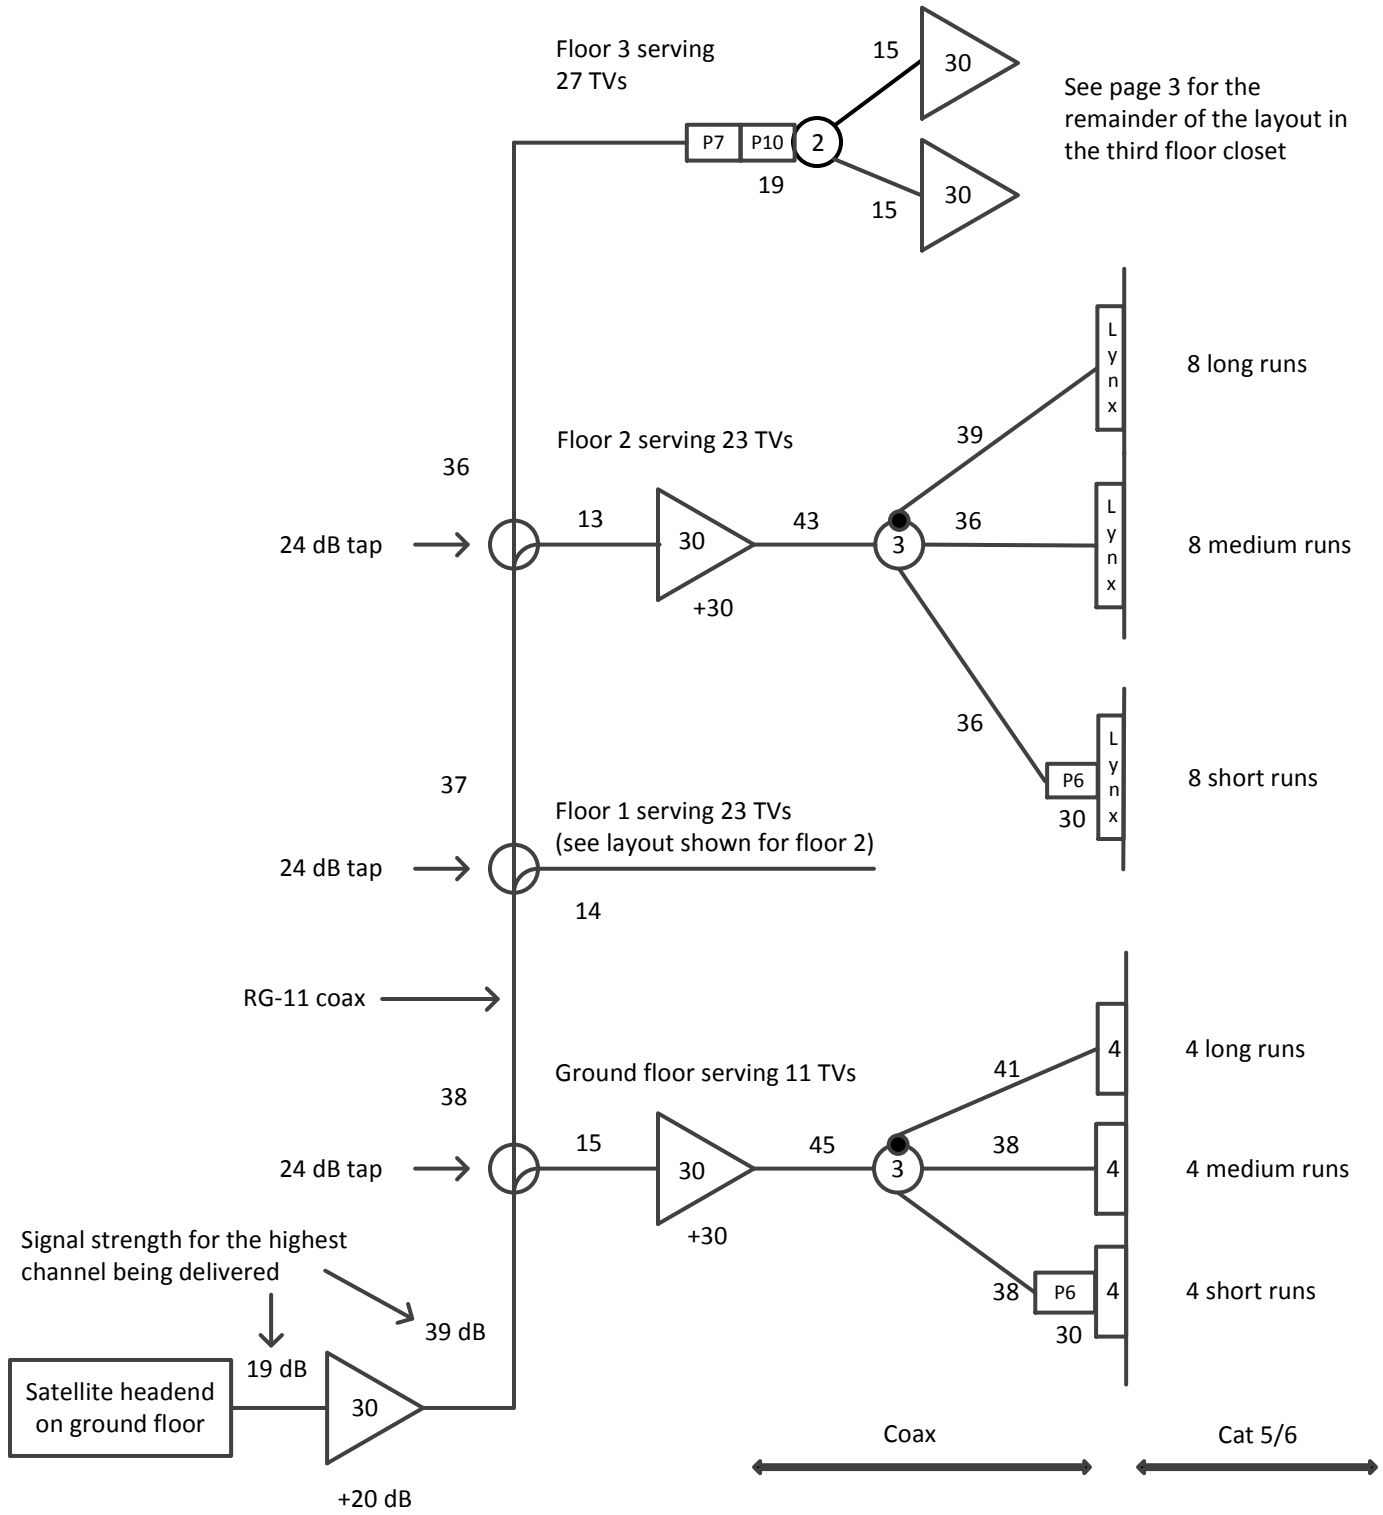

Example of a Lynx System Design

See page 3 for the remainder of the layout in the third floor closet

Key to symbols

30 dB amplifier

Unbalanced 3 way splitter

6 dB pad

4 port Lynx hub

8 port Lynx hub

16 port Lynx hub