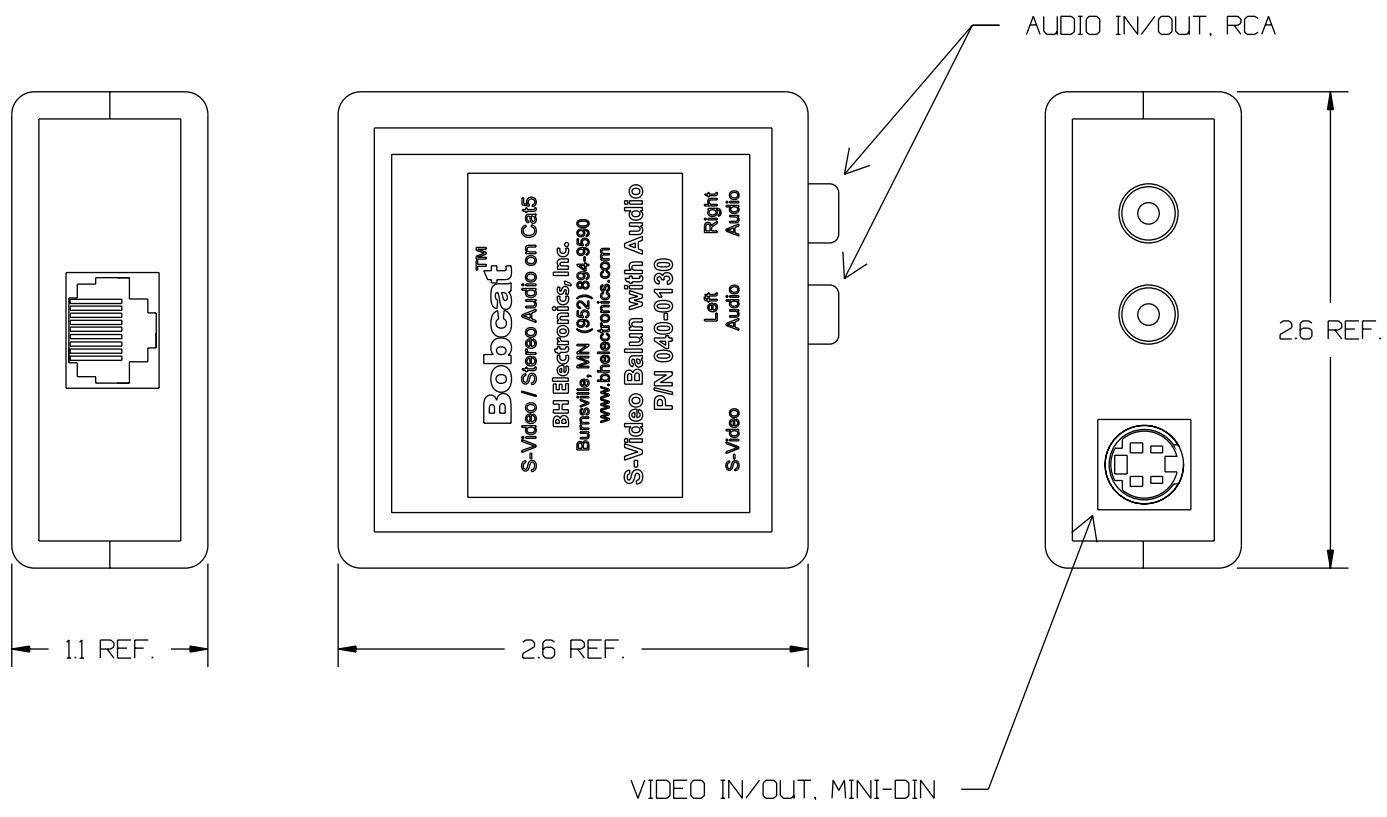

MECHANICAL:

ELECTRICAL:

VIDEO INSERTION LOSS: CHROMINANCE - < 1dB, DC TO 6 MHz
LUMINANCE - < 1dB, DC TO 6 MHz

AUDIO INSERTION LOSS: < 3.2dB, 300 Hz TO 20 kHz

PIN CONFIGURATION: S-VIDEO CHROMINANCE - RJ-45 PINS 1 AND 2
S-VIDEO LUMINANCE - RJ-45 PINS 7 AND 8
RIGHT AUDIO (RED) - RJ-45 PINS 3 AND 6
LEFT AUDIO (WHITE) - RJ-45 PINS 4 AND 5

APPLICATION:

For more information go to - <http://www.lynxbroadband.com/>

For use in multimedia and entertainment systems using twisted pair wiring up to 100 meters in length to transmit S-Video and line-level stereo signals. (Product testing in specific applications is recommended.)