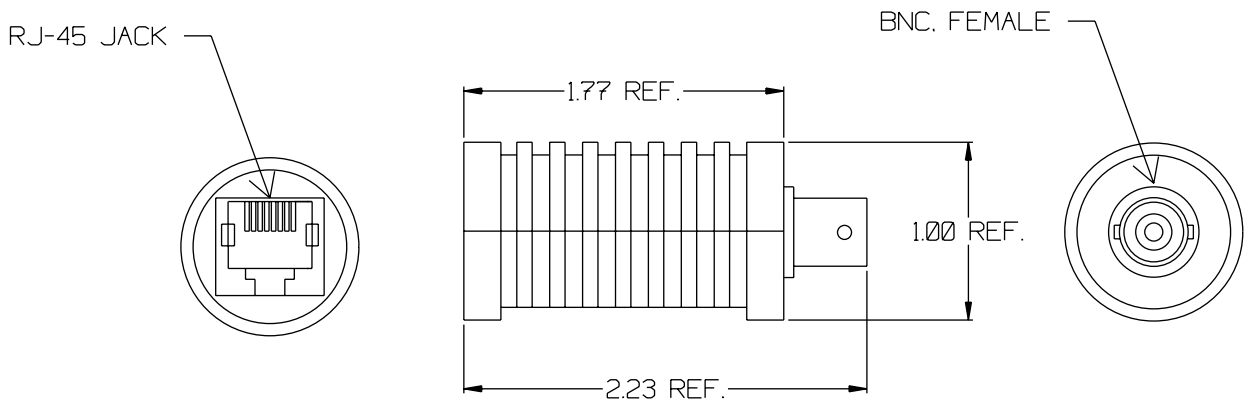

MECHANICAL:

ELECTRICAL:

INSERTION LOSS: < 1.5 dB, 100kHz TO 10 MHz (PER PAIR)
 RJ-45 JACK PINS 4 AND 5 ACTIVE

DC RESISTANCE: < 1 OHM
 RJ-45 JACK PIN 5 TO BNC SHELL
 RJ-45 JACK PIN 4 TO BNC CENTER

HIPOT: 250 VAC FOR 1 SECOND
 RJ-45 JACK PIN 4 TO PIN 5

APPLICATION:

For use in security and surveillance systems using CAT5 or better grade cable up to 1000 feet in length. (Product testing in specific applications is recommended.)

For more information go to - <http://www.lynxbroadband.com>

BH® BH ELECTRONICS, INC.
 BURNSVILLE & MARSHALL, MN
 ©1998 BH Electronics

TITLE:
 Bobcat™ VIDEO BALUN

PART NO:	040-0094	DATE:	4/03
----------	----------	-------	------